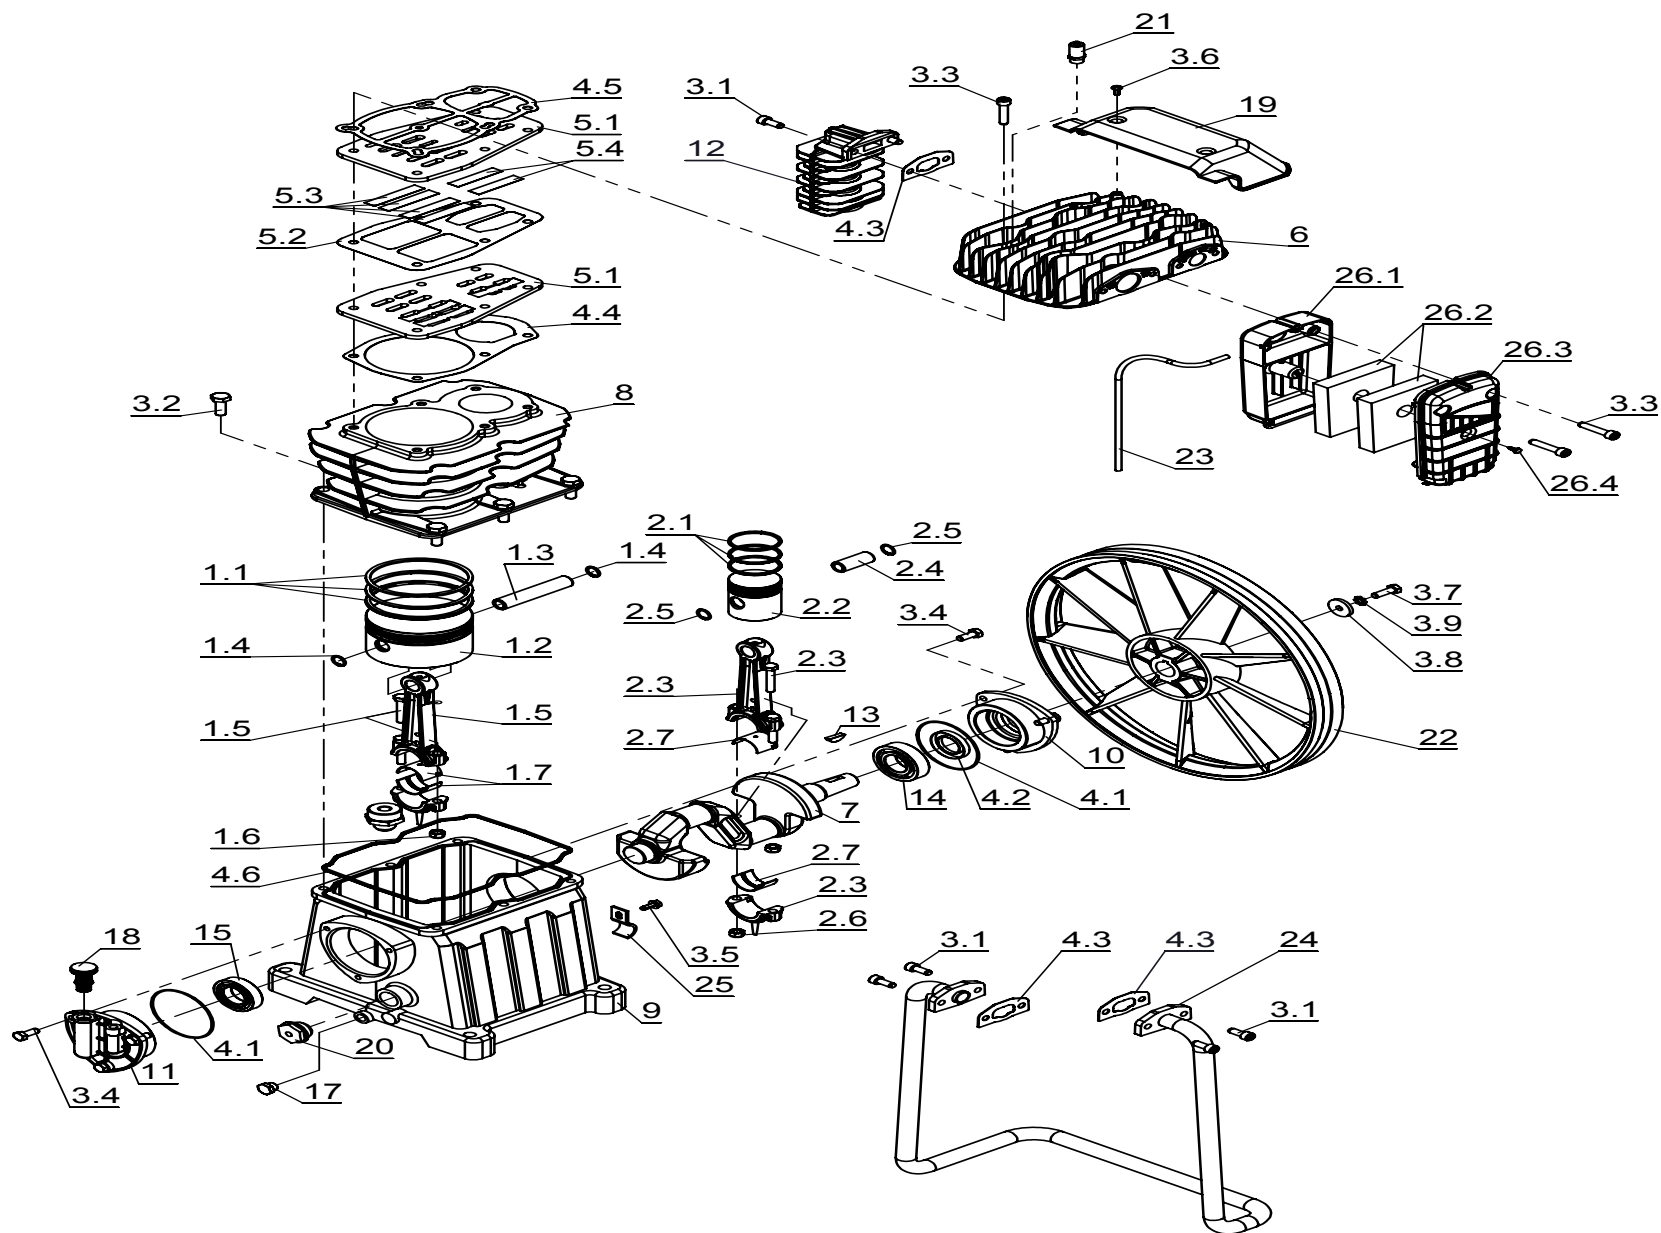

AB 678

AB 678

validity date - from 30/07/2014

Ref.	Code	Description	Quantity
1	1124080087	LP con rod/piston kit	1
2	1124080088	Con rod/Piston Kit	1
3	1124080091	Screw kit	1
4	1124080190	Gasket kit	1
5	1124230124	Valve plate Kit	1
6	1125030062	Head	1
7	1125040115	Crankshaft	1
8	1125060072	Cylinder	1
9	1125070027	Crankcase	1
10	1125080205	Support	1
11	1125080209	Support	1
12	1125130001	Aftercooler	1
13	1127050152	Key	1
14	1127060015	Bearing	1
15	1127060016	Bearing	1
16	1127070011	O-ring	1
17	1127090009	Plug	1
18	1127090112	Plug	1
19	1127150305	Conveyor	1
20	1127180006	Oil level gauge	1
21	1127190235	Safety valve	1
22	1127200105	Flywheel	1
23	1127230004	Rilsan hose	1
24	1127230270	Infeed hose	1
25	1127450891	Clamp	1
26	1129702979	Filter	1
1,1	1124080009	Piston rings kit	1
1,2	1127220014	Piston	1
1,3	1127050015	Piston pin	1
2,1	1124080008	Piston rings kit	1
2,2	1127220012	Piston	1
2,3	1124190008	Conn.rod	1
2,4	1127050013	Piston pin	1
2,7	1127060217	Bearing	1
26,2	1129101380	Intake filter	2