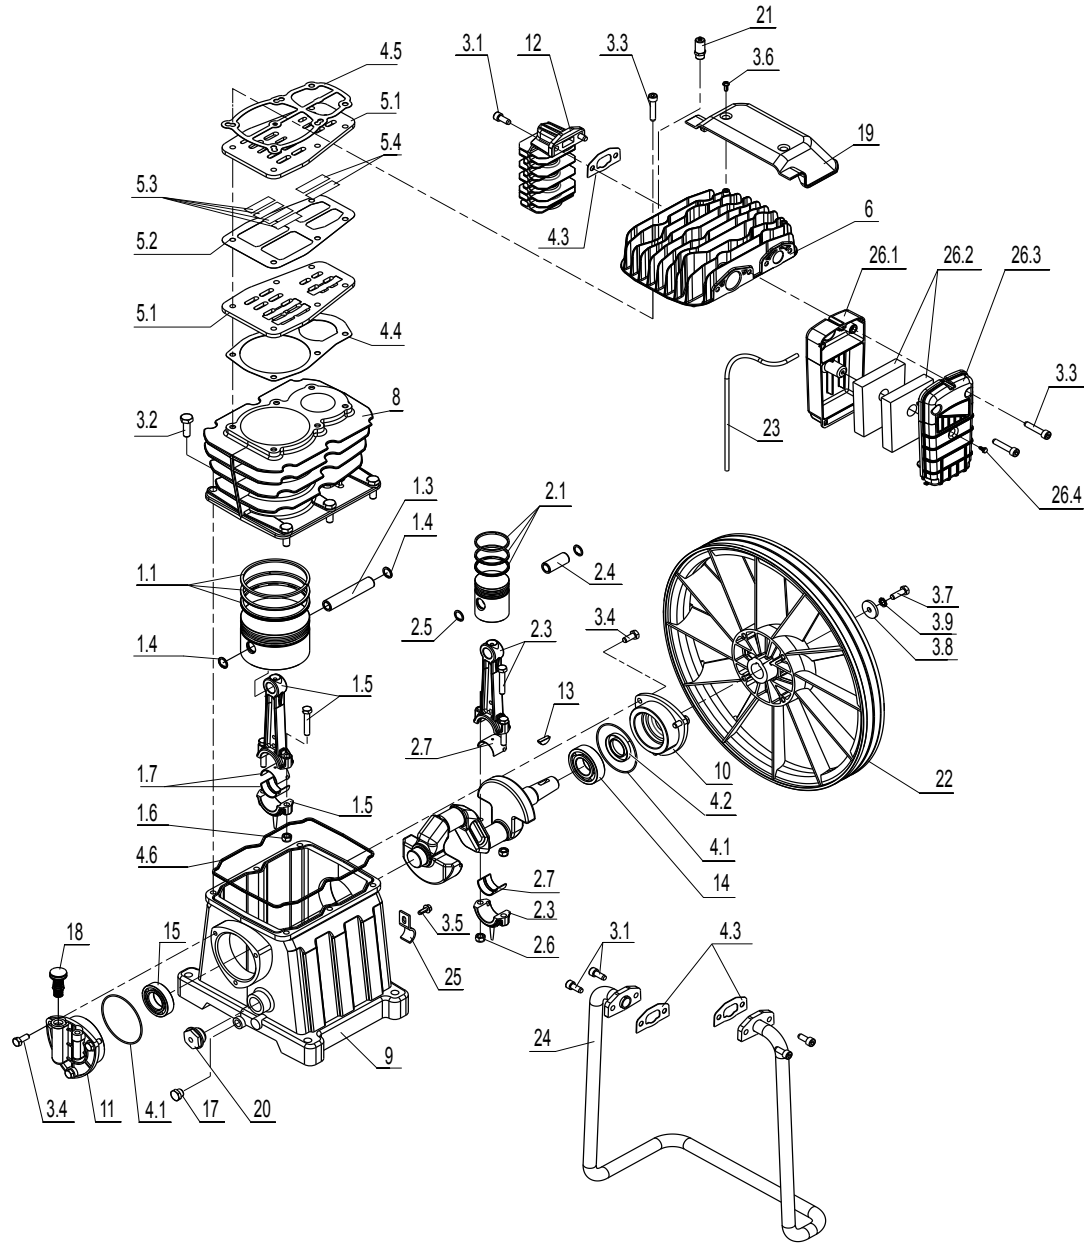

AB 858

AB 858

validity date - from 30/07/2014

Ref.	Code	Description	Quantity
1	1124080087	LP con rod/piston kit	1
2	1124080088	Con rod/Piston Kit	1
3	1124080091	Screw kit	1
4	1124080190	Gasket kit	1
5	1124230124	Valve plate Kit	1
6	1125030062	Head	1
7	1125040115	Crankshaft	1
8	1125060072	Cylinder	1
9	1125070027	Crankcase	1
10	1125080205	Support	1
11	1125080209	Support	1
12	1125130001	Aftercooler	1
13	1127050152	Key	1
14	1127060015	Bearing	1
15	1127060016	Bearing	1
16	1127070011	O-ring	1
17	1127090009	Plug	1
18	1127090112	Plug	1
19	1127150305	Conveyor	1
20	7188060000	Oil level gauge	1
21	1127190235	Safety valve	1
22	1127200124	Flywheel	1
23	1127230004	Rilsan hose	1
24	1127230270	Infeed hose	1
25	1127450891	Clamp	1
26	1129702979	Filter	1
1,1	1124080009	Piston rings kit	1
1,2	1127220014	Piston	1
1,3	1127050015	Piston pin	1
2,1	1124080008	Piston rings kit	1
2,2	1127220012	Piston	1
2,3	1124190008	Conn.rod	1
2,4	1127050013	Piston pin	1
2,7	1127060217	Bearing	1
26,2	1129101380	Intake filter	2